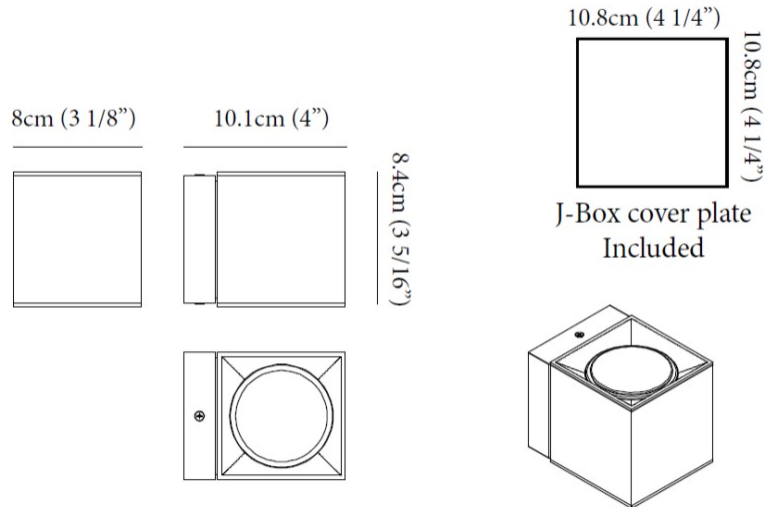

DAU SINGLE COVERED SURFACE

D93081-

base number _____
Finish Options _____

1. To build a product code in our configurator select the specify button on the base model # product page
2. To build a manual product code on this datasheet choose from the options listed below in blue font and add the suffix to the base model #

GENERAL

Series: Dau _____
Subseries: Dau Single Covered _____
Brand: Milan _____
Division: Design _____
Mounting Type: Surface _____
Mounting Location: Wall _____
Subcategory: Downlight _____

PHYSICAL

Shape: Cube _____
Length (mm): 80 _____
Length (in): 3 1/8 _____
Height (mm): 84 _____
Depth (mm): 101 _____
Height (in): 3 1/3 _____
Depth (in): 4 _____
Extension (mm): 101 _____
Extension (in): 4 _____
Light Distribution: Direct _____
Weight (kg): 0.82 _____
Weight (lbs): 1.81 _____
Fixture Finish: BAL / MWL / BSL _____
Fixture Material: Extruded Aluminum _____

ELECTRICAL

Number of Lamps: 1 _____
Lamp Type: LED Retrofit _____
Lamp Shape: MR16 _____
Bulb Included: Bulb Not Included _____
Max. Wattage Per Lamp (W): 4 _____
Lamp Base: GU10 _____
Input Voltage (V): 120Vac Direct Line _____

LED

OPTICAL

RATINGS AND CERTIFICATIONS

Certified By: Certified for North American Standards _____
IP rating: IP20 _____