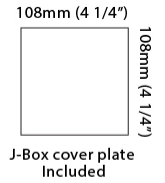

DAU 2 LIGHT LINEAR SURFACE

D93241-

base number _____
Finish Options _____

1. To build a product code in our configurator select the specify button on the base model # product page
2. To build a manual product code on this datasheet choose from the options listed below in blue font and add the suffix to the base model #

GENERAL

Series: Dau _____
Subseries: Dau 2 light Linear _____
Brand: Milan _____
Division: Design _____
Mounting Type: Surface _____
Mounting Location: Wall _____
Subcategory: Up/Down Light _____

PHYSICAL

Shape: Rectangle _____
Length (mm): 80 _____
Length (in): 3 1/8 _____
Height (mm): 80 _____
Depth (mm): 101 _____
Height (in): 3 1/8 _____
Depth (in): 4 _____
Light Distribution: Direct / Indirect _____
Fixture Finish: BAL / MWL / BSL _____
Fixture Material: Extruded Aluminum _____

ELECTRICAL

Lamp Type: LED _____
Input Wattage (W): 28 _____
Dimming: Electronic Low Voltage Dimming _____
Input Voltage (V): 120Vac Direct Line _____

LED

Number of LEDs: 4 _____
Color Temperature (°K): 3000 _____
Max. Delivered Lumen (lm): 1330 _____
CRI: >90 CRI _____
Lamp Life (hrs): 50000 _____

OPTICAL

RATINGS AND CERTIFICATIONS

Certified By: Certified for North American Standards _____
IP rating: IP20 _____